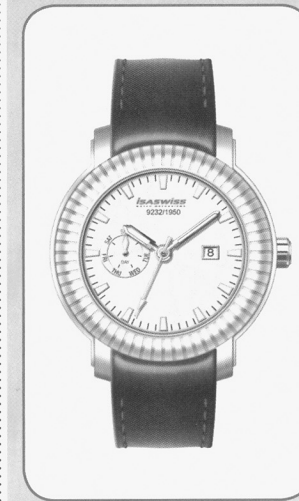

## Chronographs

Cal. 8172/220 11 1/2'''

Day Date

ø25.60mm  
H 4.20mm  
3 Jewels  
Metal Gold Plating  
57 Months Battery Life (theoretical)

Cal. 8174/201 11 1/2'''

Alarm

ø25.60mm  
H 4.60mm  
9 Jewels  
Metal Gold Plating  
57 Months Battery Life (theoretical)

Cal. 8174/220 11 1/2'''

Alarm

ø25.60mm  
H 4.60mm  
9 Jewels  
Metal Gold Plating  
57 Months Battery Life (theoretical)

**Chronograph Functions:**

- Center Hand Stop-1/5 Second
- 30 Minutes Counter
- Split Time

6h 3h  
Dual Time Date by Window

**Multi Functions:**  
• Quick 24 Hours Dual Time adjustment by Pusher at 4h

⊕ Cal. 9232/1950 10 1/2'''

Day Date

ø23.30mm  
H 4.13mm  
Synthetic  
32 Months Battery Life (theoretical)