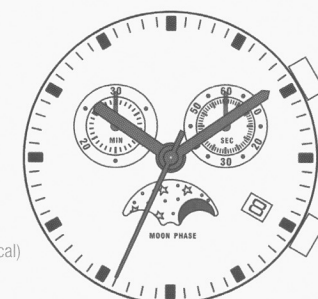

Cal. 8174/220 11 1/2'''

Alarm

ø25.60mm  
H 4.60mm  
9 Jewels  
Metal Gold Plating  
57 Months Battery Life (theoretical)

**Chronograph Functions:**

- Center Hand Stop-1/5 Second
- 30 Minutes Counter
- Split Time

## Chronographs

Cal. 8171/201 11 1/2'''

ø25.60mm  
H 3.70mm  
3 Jewels  
Metal Gold Plating  
57 Months Battery Life (theoretical)

Cal. 8171/202 11 1/2'''

ø25.60mm  
H 3.70mm  
3 Jewels  
Metal Gold Plating  
57 Months Battery Life (theoretical)

Cal. 8171/204 11 1/2'''

ø25.60mm  
H 3.70mm  
3 Jewels  
Metal Gold Plating  
57 Months Battery Life (theoretical)

- Chronograph Functions:**
- Center Hand Stop-1/5 Second
  - 30 Minutes Counter
  - Split Time