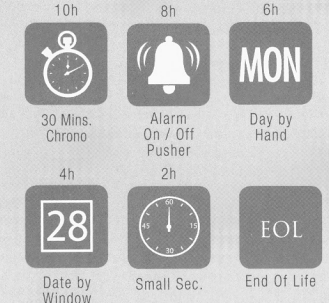

Cal. 8174/220 11 1/2'''

Alarm

ø25.60mm  
H 4.60mm  
9 Jewels  
Metal Gold Plating  
57 Months Battery Life (theoretical)

**Chronograph Functions:**

- Center Hand Stop-1/5 Second
- 30 Minutes Counter
- Split Time

**Chronograph Functions:**

- Center Hand Stop-1/5 Second
- 30 Minutes Counter
- Split Time

**Additional Function:**

- Center Hand 12 Hours Alarm

**Chronograph Functions:**

- Center Hand Stop-1/5 Second
- 30 Minutes Counter
- Split Time

**Additional Function:**

- Center Hand 12 Hours Alarm