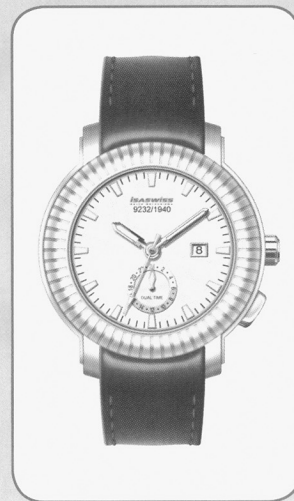

## Chronographs

Cal. 8172/220 11 1/2'''

Day Date

ø25.60mm  
H 4.20mm  
3 Jewels  
Metal Gold Plating  
57 Months Battery Life (theoretical)

Cal. 8174/201 11 1/2'''

Alarm

ø25.60mm  
H 4.60mm  
9 Jewels  
Metal Gold Plating  
57 Months Battery Life (theoretical)

Cal. 8174/220 11 1/2'''

Alarm

ø25.60mm  
H 4.60mm  
9 Jewels  
Metal Gold Plating  
57 Months Battery Life (theoretical)

**Chronograph Functions:**

- Center Hand Stop-1/5 Second
- 30 Minutes Counter
- Split Time

## Multi - Functions

⊕ Cal. 9231/1910 10 1/2'''

Sun & Moon

ø23.30mm  
H 4.13mm  
Synthetic  
32 Months Battery Life (theoretical)

6h  
Sun & Moon

⊕ Cal. 9232/1940 10 1/2'''

Dual Time

ø23.30mm  
H 4.13mm  
Synthetic  
32 Months Battery Life (theoretical)

6h 3h  
Dual Time Date by Window

**Multi Functions:**  
• Quick 24 Hours Dual Time adjustment by Pusher at 4h

⊕ Cal. 9232/1950 10 1/2'''

Day Date

ø23.30mm  
H 4.13mm  
Synthetic  
32 Months Battery Life (theoretical)