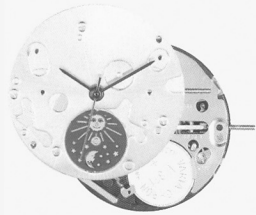

## Multi - Functions

⊕ Cal. 9231/1910 10 1/2'''

Sun & Moon

ø23.30mm  
H 4.13mm  
Synthetic  
32 Months Battery Life (theoretical)

6h  
Sun & Moon

⊕ Cal. 9232/1940 10 1/2'''

Dual Time

ø23.30mm  
H 4.13mm  
Synthetic  
32 Months Battery Life (theoretical)

6h 3h  
Dual Time Date by Window

**Multi Functions:**  
• Quick 24 Hours Dual Time adjustment by Pusher at 4h

⊕ Cal. 9232/1950 10 1/2'''

Day Date

ø23.30mm  
H 4.13mm  
Synthetic  
32 Months Battery Life (theoretical)