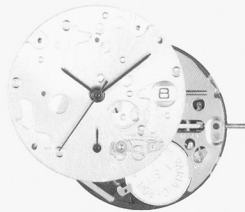

## Multi - Functions

⊕ Cal. 9231/1910 10 1/2'''

Sun & Moon

ø23.30mm  
H 4.13mm  
Synthetic  
32 Months Battery Life (theoretical)

6h  
Sun & Moon

⊕ Cal. 9232/1940 10 1/2'''

Dual Time

ø23.30mm  
H 4.13mm  
Synthetic  
32 Months Battery Life (theoretical)

6h 3h  
Dual Time Date by Window

**Multi Functions:**  
• Quick 24 Hours Dual Time adjustment by Pusher at 4h

⊕ Cal. 9232/1950 10 1/2'''

Day Date

ø23.30mm  
H 4.13mm  
Synthetic  
32 Months Battery Life (theoretical)