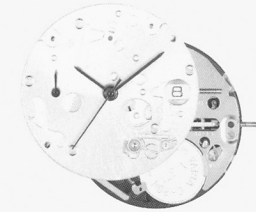

## Multi - Functions

⊕ Cal. 9231/1910 10 1/2'''

Sun & Moon

ø23.30mm  
H 4.13mm  
Synthetic  
32 Months Battery Life (theoretical)

6h  
Sun & Moon

⊕ Cal. 9232/1940 10 1/2'''

Dual Time

ø23.30mm  
H 4.13mm  
Synthetic  
32 Months Battery Life (theoretical)

6h 3h  
Dual Time Date by Window

**Multi Functions:**  
• Quick 24 Hours Dual Time adjustment by Pusher at 4h

⊕ Cal. 9232/1950 10 1/2'''

Day Date

ø23.30mm  
H 4.13mm  
Synthetic  
32 Months Battery Life (theoretical)