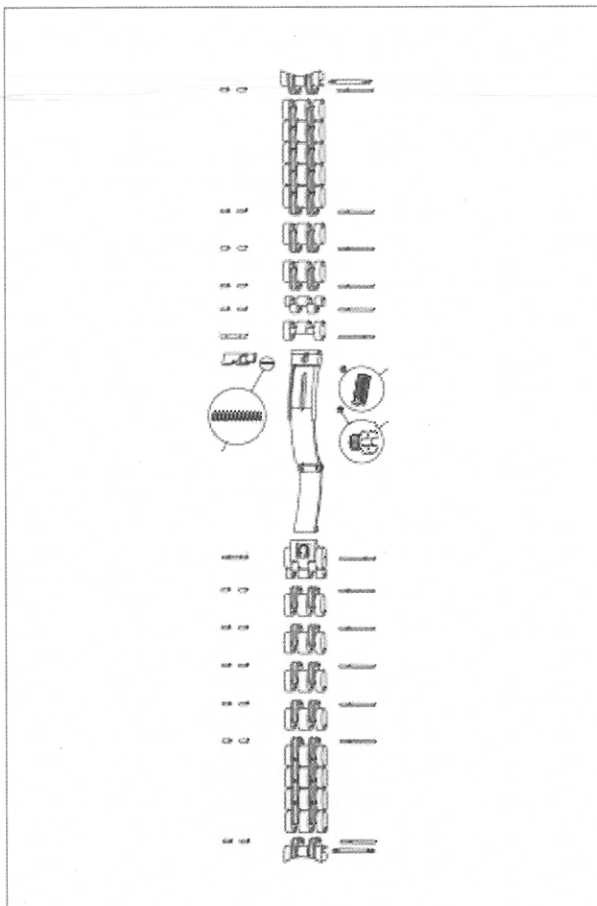

BRACELET ACIER | 020ST1563850

1563 ST 850

1/2 STEEL LINK	Ref: 115ST1560	
BRACELET PIPE	Ref: 201ST1000	
BRACELET TUBE (7x)	Ref: 201ST0098	
DEPLIANT	Ref: 035ST1563850	[i]
PIN (5x)	Ref: 128ST9434	
PIN	Ref: 128ST9097	
SCREW CLASP ,LOCK	Ref: 124ST2800	
SCREW STEEL	Ref: 124ST2801	
SPRING	Ref: 085ST0058	
SPRING-BAR (30x)	Ref: 068ST2105	
STEEL CLASP	Ref: 117ST1563850	
STEEL COVER	Ref: 116ST1563	[i]
STEEL END LINK ST 1562	Ref: 026ST850	
STEEL LINK (5x)	Ref: 114ST1560	
STEEL LINK (CLASP) 6H. (ST)	Ref: 118ST1560106	
STEEL LINK (CLASP)12 H. (ST)	Ref: 118ST1560112	
STEEL PUSH-PIECE	Ref: 086ST0101	[i]

RETURN

BILL OF MATERIALS