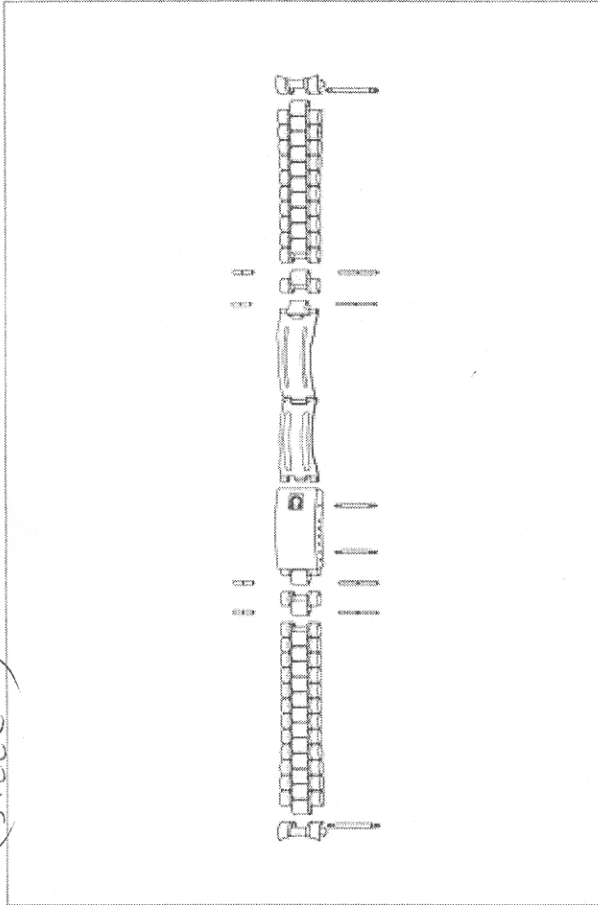

BRACELET | 020ST1392012

020ST1392012
(STEEL)

BAR FOR LINKS

Ref: 068ST1392010

BRACELET PIPE (6x)

Ref: 201ST0005

BRACELET PIPE (2x)

Ref: 201ST0330

PIN (8x)

Ref: 128ST9731

SPRING-BAR 10.90 MM

Ref: 068ST1090

SPRING-BAR 11.90 MM

Ref: 068ST1190

SPRING-BAR 13.40 MM

Ref: 068ST1340

SPRING-BAR 14.90 MM

Ref: 068ST1490

SPRING-BAR 10.40 MM

Ref: 068ST1040

SPRING-BAR 9.90 MM

Ref: 068ST0990

STEEL CLASP

Ref: 117ST1392012

[i]

STEEL LINK

Ref: 114ST1392

[i]

STEEL UNDERPIECE

Ref: 035ST1392012

RETURN

BILL OF MATERIALS