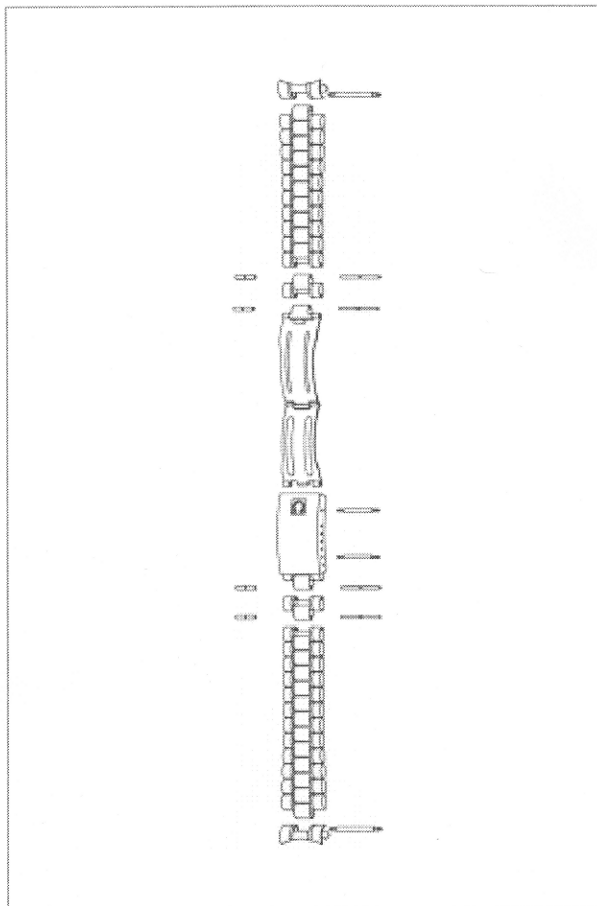

YEL. GOLD/STTEL BRAC. | 020DD1374380

1374DD380

DD =

BRACELET-PIPE (2x)

Ref: 201ST0215

PIN (2x)

Ref: 128ST9231

SPRING-BAR (4x)

Ref: 068ST9938

STEEL/GOLD LINK

Ref: 114DD1374

YEL. GOLD/STEEL CLASP

Ref: 117DD1374380

RETURN

BILL OF MATERIALS