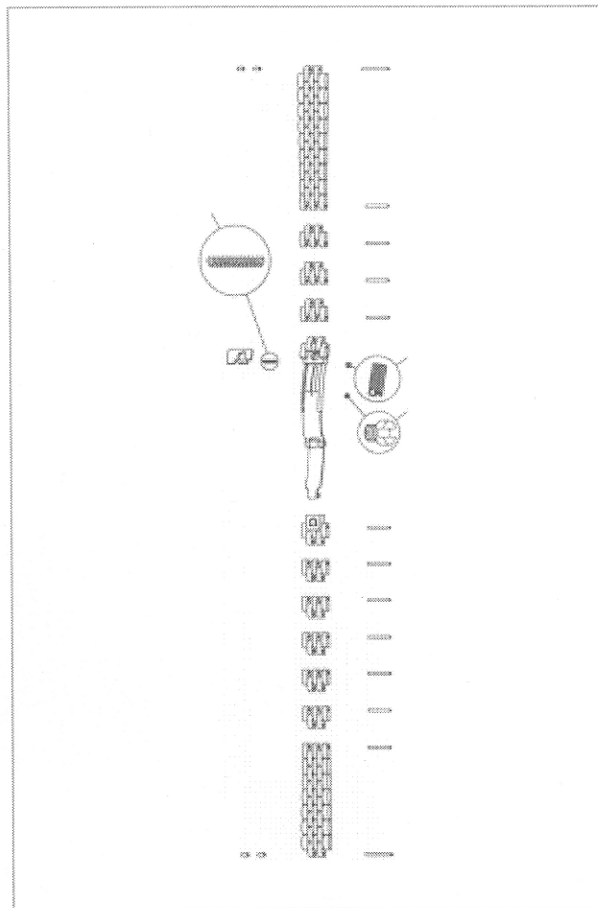

BRACELET ACIER | 020ST1316283

BRACELET-PIPE (4x)

Ref: 201ST0102

PIN (4x)

Ref: 128ST9304

PIN

Ref: 128ST9512

STEEL CLASP

Ref: 117ST1316283

STEEL LINK

Ref: 114ST1315

RETURN

BILL OF MATERIALS

1316ST283 S/S