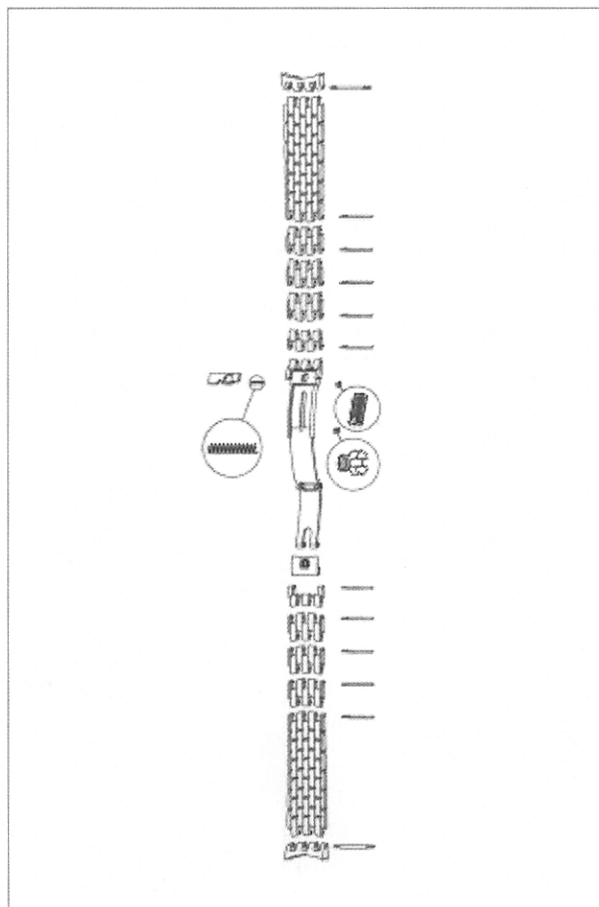

ALLIG.SLIM SHINY BROWN 19X16 WITH BUCKLE | 020ST1153138

1153st138

SCREW (2x)

Ref: 124ST3074

SPRING-BAR (2x)

Ref: 068ST5002

STEEL CLASP

Ref: 117ST1153138

STEEL LINK

Ref: 114ST1153

[i]

[RETURN](#)

[BILL OF MATERIALS](#)