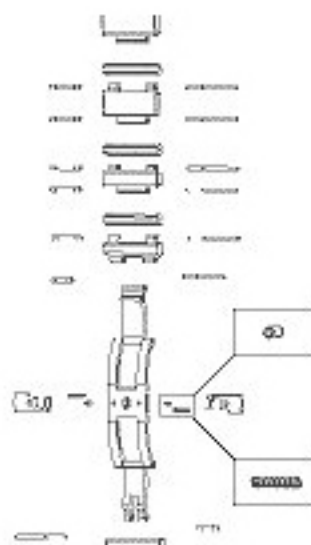

# Omega 1655ST938

1/2 STEEL LINK	Ref: 115ST1655
BRA.STRAND STEEL	Ref: 119ST1655
BRACELET PIPE (2x)	Ref: 201ST1007
DECOR BETW. LINK	Ref: 189ST0140
DECOR BETW. LINK	Ref: 189ST0137
PIN (2x)	Ref: 128ST9939
PIN	Ref: 128ST9940
PIN	Ref: 128ST9938
PIN	Ref: 128ST9927
PIN	Ref: 128ST9926
PIPE (2x)	Ref: 201ST0262
SEEL UNDERPIECE	Ref: 035ST165593
STEEL END-LINK 1655	Ref: 026ST938
STEEL GOLD CLASP 3N	Ref: 117DB165593
STEEL GOLD COVER	Ref: 116DB1655
STEEL LINK (3x)	Ref: 114ST1655
STEEL LINK (COVER)	Ref: 118ST1655