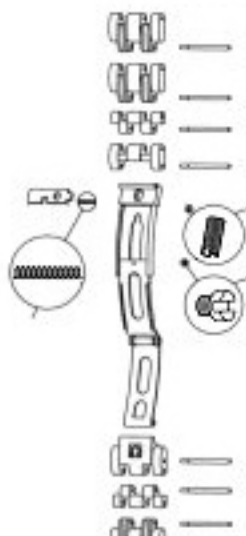

Omega 6573BB912

1/2 GOLD LINK 18CT 3N	Ref: 115BB6573
18CT SCREW WHITE GOLD CLASP LOCK	Ref: 124BC2802
18CT SCREW WHITE GOLD CLASP SLIDER	Ref: 124BC2803
18CT.3N YEL.GOLD LINK (6x)	Ref: 1148B6573
BRA.STRAND YEL.GOLD 18C 3N	Ref: 1198B6573
SCREW GOLD 18CT.3N (2x)	Ref: 1248B3260
SCREW GOLD 18CT.3N	Ref: 1248B3267
SPRING-BAR (2x)	Ref: 068ST2201
YEL GOLD CLASP ATT.LINK 12 H	Ref: 1188B657312
YEL GOLD CLASP ATT.LINK 6H	Ref: 1188B657306
YEL GOLD SLIDER 18C 3N	Ref: 0358B6573912
YELGOLD 18C 3N END PIECE 6573	Ref: 0268B912
YEL-GOLD CLASP 18K 3N	Ref: 1178B6573912