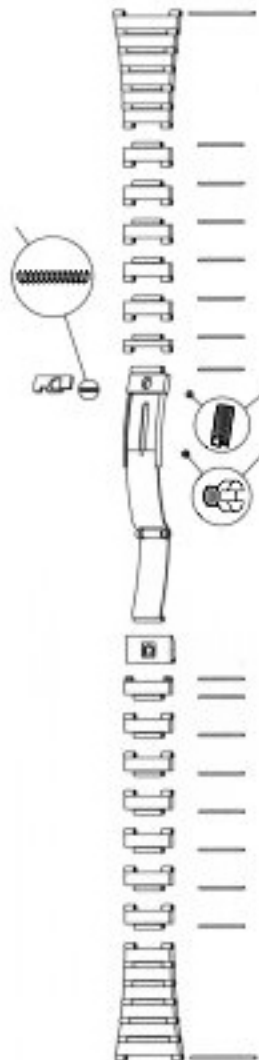

# Omega 6051DD081

<b>BRACELET-PIPE (2x)</b>	Ref: 201ST0007
<b>BRACELET-PIPE (2x)</b>	Ref: 201ST0320
<b>PIN (2x)</b>	Ref: 128ST9720
<b>SPRING-BAR</b>	Ref: 068ST0740
<b>SPRING-BAR</b>	Ref: 068ST0790
<b>SPRING-BAR</b>	Ref: 068ST0890
<b>SPRING-BAR</b>	Ref: 068ST1140
<b>SPRING-BAR (2x)</b>	Ref: 068ST0690
<b>SPRING-BAR 9.90 MM</b>	Ref: 068ST0990
<b>STEEL/GOLD LINK (8x)</b>	Ref: 114DD6051
<b>YEL. GOLD/STEEL CLASP</b>	Ref: 117DD6051081