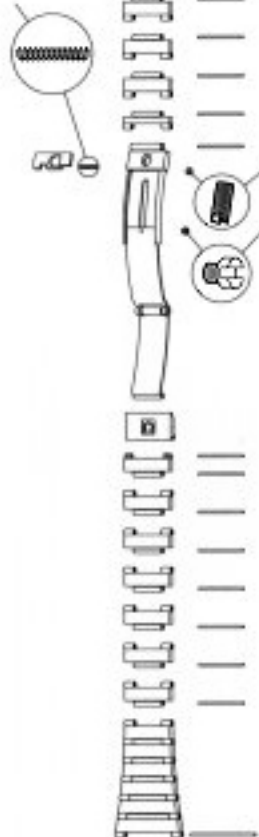

Omega 6051DA081

BRACELET-PIPE (2x)	Ref: 201ST0007
BRACELET-PIPE (2x)	Ref: 201ST0320
PIN (2x)	Ref: 128ST9720
SPRING-BAR	Ref: 068ST0740
SPRING-BAR	Ref: 068ST0790
SPRING-BAR	Ref: 068ST0890
SPRING-BAR	Ref: 068ST1140
SPRING-BAR (2x)	Ref: 068ST0690
SPRING-BAR 9.90 MM	Ref: 068ST0990
STEEL GOLD CLASP 18C 3N	Ref: 117DE6051081
STEEL/GOLD LINK	Ref: 114DE6051