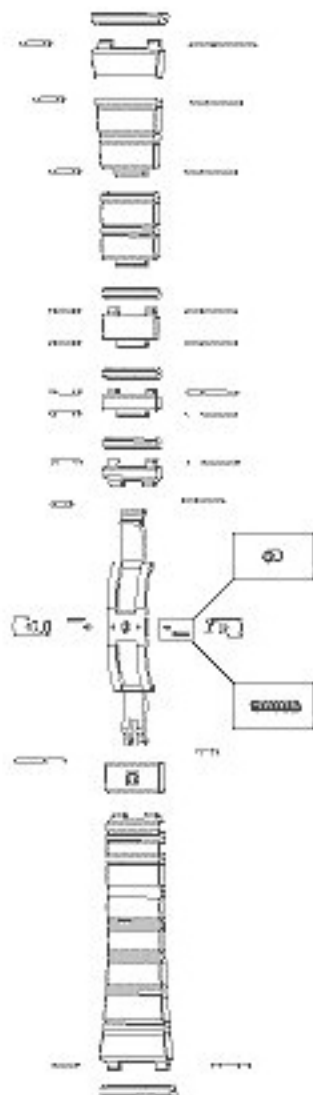

Omega 1654DB937

1/2 STEEL/GOLD LINK	Ref: 115DB1653
BRA.STRAND STEEL GOLD 6H / 12H	Ref: 119DB1654
BRACELET PIPE (2x)	Ref: 201ST1006
BRACELET PIPE (2x)	Ref: 201ST1007
CLASP ATT.LINK STEEL/18CT.3N YEL.GOLD	Ref: 118DB1653
DECOR BETW. LINK GOLD YELLOW 3N18	Ref: 189BB0122
DECOR BETW. LINK GOLD YELLOW 3N18	Ref: 189BB0117
DECOR BETW. LINK GOLD YELLOW 3N18	Ref: 189BB0121
DECOR BETW. LINK GOLD YELLOW 3N18	Ref: 189BB0123
PIN (2x)	Ref: 128ST9946
PIN	Ref: 128ST9945
PIN	Ref: 128ST9944
PIN	Ref: 128ST9942
PIN	Ref: 128ST9948
SCREW (2x)	Ref: 124ST3274
SEEL UNDERPIECE	Ref: 035ST1654937
SPRING (2x)	Ref: 085ST0058
STEEL BRACELET PIPE (2x)	Ref: 201ST1005
STEEL COVER - 18CT.3N GOLD PLATE	Ref: 116DB1653
STEEL GOLD CLASP 3N	Ref: 117DB1654937
STEEL GOLD END LINK 1654	Ref: 026DB937
STEEL PIN	Ref: 128ST9943