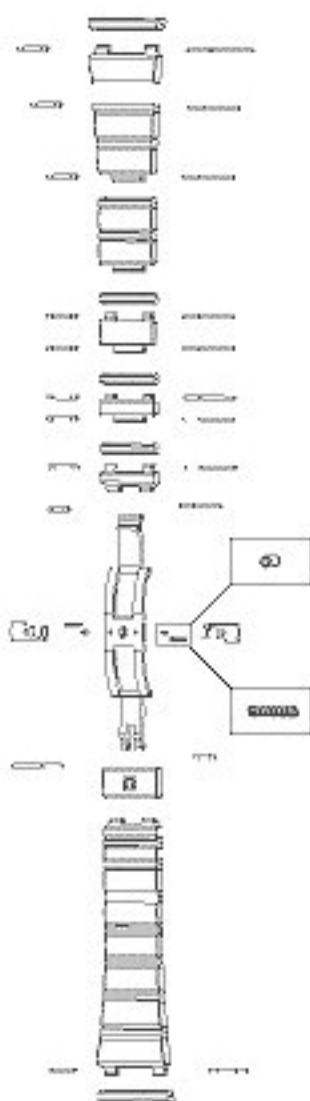

Omega 1653ST936

1/2 STEEL LINK	Ref: 115ST1653
BRA.STRAND STEEL	Ref: 119ST1653
BRACELET PIPE (2x)	Ref: 201ST1006
BRACELET PIPE (2x)	Ref: 201ST1007
DECOR BETW. LINK	Ref: 189ST0120
DECOR BETW. LINK	Ref: 189ST0117
PIN (2x)	Ref: 128ST9946
PIN	Ref: 128ST9945
PIN	Ref: 128ST9944
PIN	Ref: 128ST9942
PIN	Ref: 128ST9948
SCREW (2x)	Ref: 124ST3274
SEEL UNDERPIECE	Ref: 035ST1653936
SPRING (2x)	Ref: 085ST0058
STEEL BRACELET PIPE (2x)	Ref: 201ST1005
STEEL COVER - 18CT.3N GOLD PLATE	Ref: 116DB1653
STEEL END-LINK 1653	Ref: 026ST936
STEEL GOLD CLASP 3N	Ref: 117DB1653936
STEEL LINK (3x)	Ref: 114ST1653
STEEL LINK (COVER)	Ref: 118ST1653