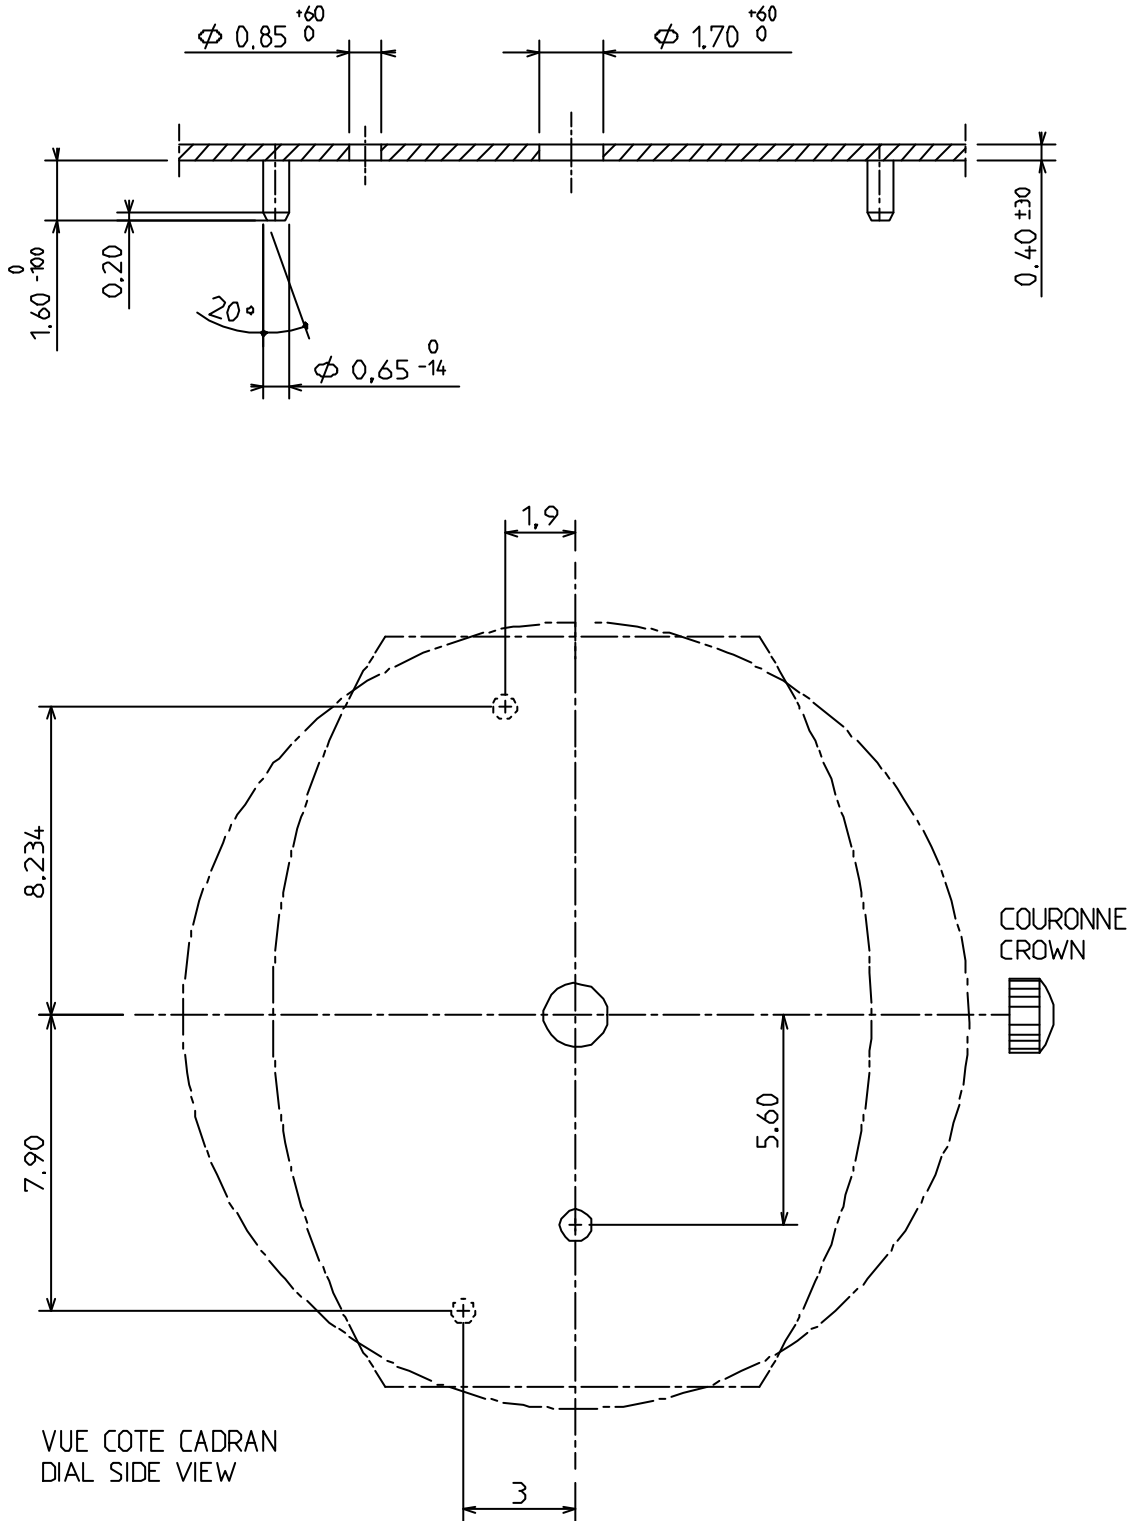

336/168

Small sec. 6 h

6 ³/₄ x 8'''
15.30 x 17.80 mm
H. 2.50

ISASLENDER

ISASWISS
WATCH MECHANISMS

Specifications are subject to change without notice.

Visit us on internet WWW.ISASWISS.COM

In conformity with RoHS standard

CAGE / FRAME

VUE COTE CADRAN
VIEW DIAL SIDE

DIMENSIONS IN mm. - TOLERANCES IN µm.

ISA SWISS

ISA Swiss S.A.
Champ-Nauger 2
CH -2416 Les Brenets
Switzerland
Tél +41 (0)32 930 80 8
Fax +41 (0)32 930 80 86

ISA FRANCE

CADRAN / DIAL

DIMENSIONS IN mm. - TOLERANCES IN μ m.

AIGUILLAGE / HAND-FITTING

AUTRES AIGUILLAGES SUR DEMANDE
OTHER HAND-FITTING ON REQUEST

HAUTEUR AIGUILLAGE / HAND-FITTING HEIGHT			HAUTEUR CANON AIGUILLE / HAND PIPE HEIGHT	
B	MINUTE		1,60	0,25
C	HEURE	HOUR	1,25	0,60
D	PETITE SECONDE	SMALL SECOND	0,72	0,60

DIMENSIONS IN mm. - TOLERANCES IN μm.