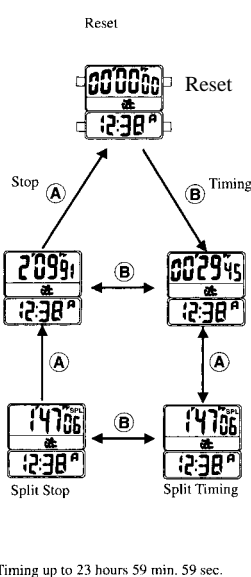

ADEC QUARTZ Model No. HT5 CAL. No. DC98 INSTRUCTION MANUAL

The power cell is a monitor power cell that has been factory-installed. For this reason it may wear out before the 3 years from the time of purchase are up.

ADC-9804

SPECIFICATION

- **DISPLAY**
- TIME** Hour/Min/Sec, AM/PM 12/24H
- CALENDAR** Day/Date (Month/Date)
- ALARM 1** Hour/Min (AM/PM)
- ALARM 2** Hour/Min, (AM/PM)
- STOPWATCH** (Month/Date)Min, Sec, 1/100 Sec
(Up to 24 hours)
- TIMER** Min/Sec (up to 99 min)
- DUAL TIME** Hour/Min, Sec, AM/PM
- ADDITIONAL FUNCTION** El internal illumination function
- **BATT. LIFE** About 3 years (CR2016x1)

1 HOW TO SET TIME AND CALENDAR

2 ALARM SETTING (1 & 2)

3 STOPWATCH

4 TIMER

6 CHIME