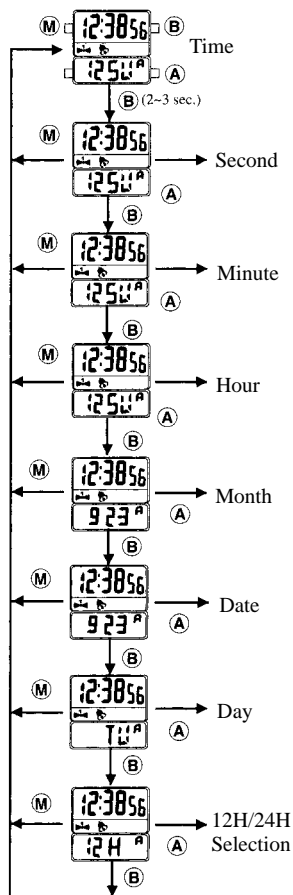

ADEC QUARTZ Model No. HT5 CAL. No. DC98 INSTRUCTION MANUAL

The power cell is a monitor power cell that has been factory-installed. For this reason it may wear out before the 3 years from the time of purchase are up.

ADC-9804

SPECIFICATION

- **DISPLAY**
- TIME** Hour/Min/Sec, AM/PM 12/24H
- CALENDAR** Day/Date (Month/Date)
- ALARM 1** Hour/Min (AM/PM)
- ALARM 2** Hour/Min, (AM/PM)
- STOPWATCH** (Month/Date)Min, Sec, 1/100 Sec
(Up to 24 hours)
- TIMER** Min/Sec (up to 99 min)
- DUAL TIME** Hour/Min, Sec, AM/PM
- ADDITIONAL FUNCTION** El internal illumination function
- **BATT. LIFE** About 3 years (CR2016x1)

1 HOW TO SET TIME AND CALENDAR

2 ALARM SETTING (1 & 2)

3 STOPWATCH

4 TIMER

6 CHIME