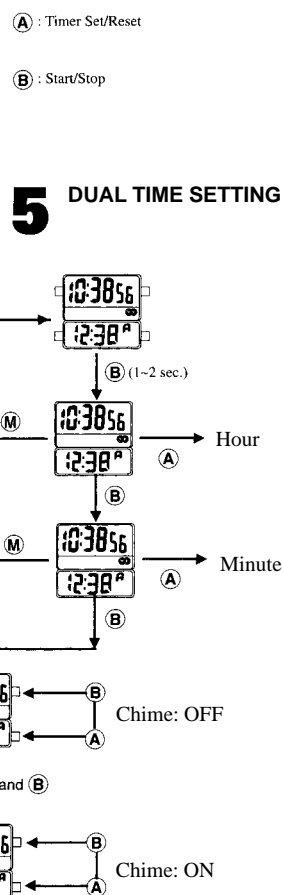

ADEC QUARTZ Model No. HT5 CAL. No. DC98 INSTRUCTION MANUAL

The power cell is a monitor power cell that has been factory-installed. For this reason it may wear out before the 3 years from the time of purchase are up.

ADC-9804

SPECIFICATION

- **DISPLAY**
- TIME** Hour/Min/Sec, AM/PM 12/24H
- CALENDAR** Day/Date (Month/Date)
- ALARM 1** Hour/Min (AM/PM)
- ALARM 2** Hour/Min, (AM/PM)
- STOPWATCH** (Month/Date)Min, Sec, 1/100 Sec
(Up to 24 hours)
- TIMER** Min/Sec (up to 99 min)
- DUAL TIME** Hour/Min, Sec, AM/PM
- ADDITIONAL FUNCTION** El internal illumination function
- **BATT. LIFE** About 3 years (CR2016x1)

1 HOW TO SET TIME AND CALENDAR

2 ALARM SETTING (1 & 2)

3 STOPWATCH

4 TIMER

6 CHIME