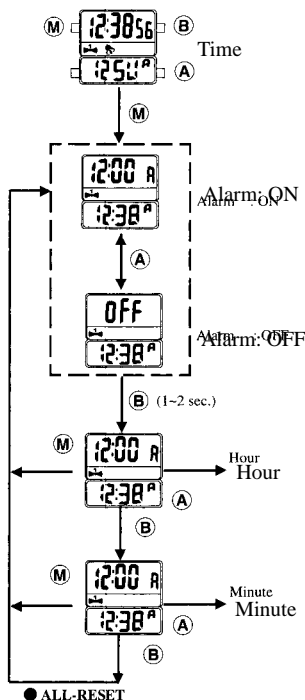

ADEC QUARTZ Model No. HT5 CAL. No. DC98 INSTRUCTION MANUAL

The power cell is a monitor power cell that has been factory-installed. For this reason it may wear out before the 3 years from the time of purchase are up.

ADC-9804

SPECIFICATION

- **DISPLAY**
- TIME** Hour/Min/Sec, AM/PM 12/24H
- CALENDAR** Day/Date (Month/Date)
- ALARM 1** Hour/Min (AM/PM)
- ALARM 2** Hour/Min, (AM/PM)
- STOPWATCH** (Month/Date)Min, Sec, 1/100 Sec
(Up to 24 hours)
- TIMER** Min/Sec (up to 99 min)
- DUAL TIME** Hour/Min, Sec, AM/PM
- ADDITIONAL FUNCTION** El internal illumination function
- **BATT. LIFE** About 3 years (CR2016x1)

1 HOW TO SET TIME AND CALENDAR

2 ALARM SETTING (1 & 2)

3 STOPWATCH

4 TIMER

6 CHIME